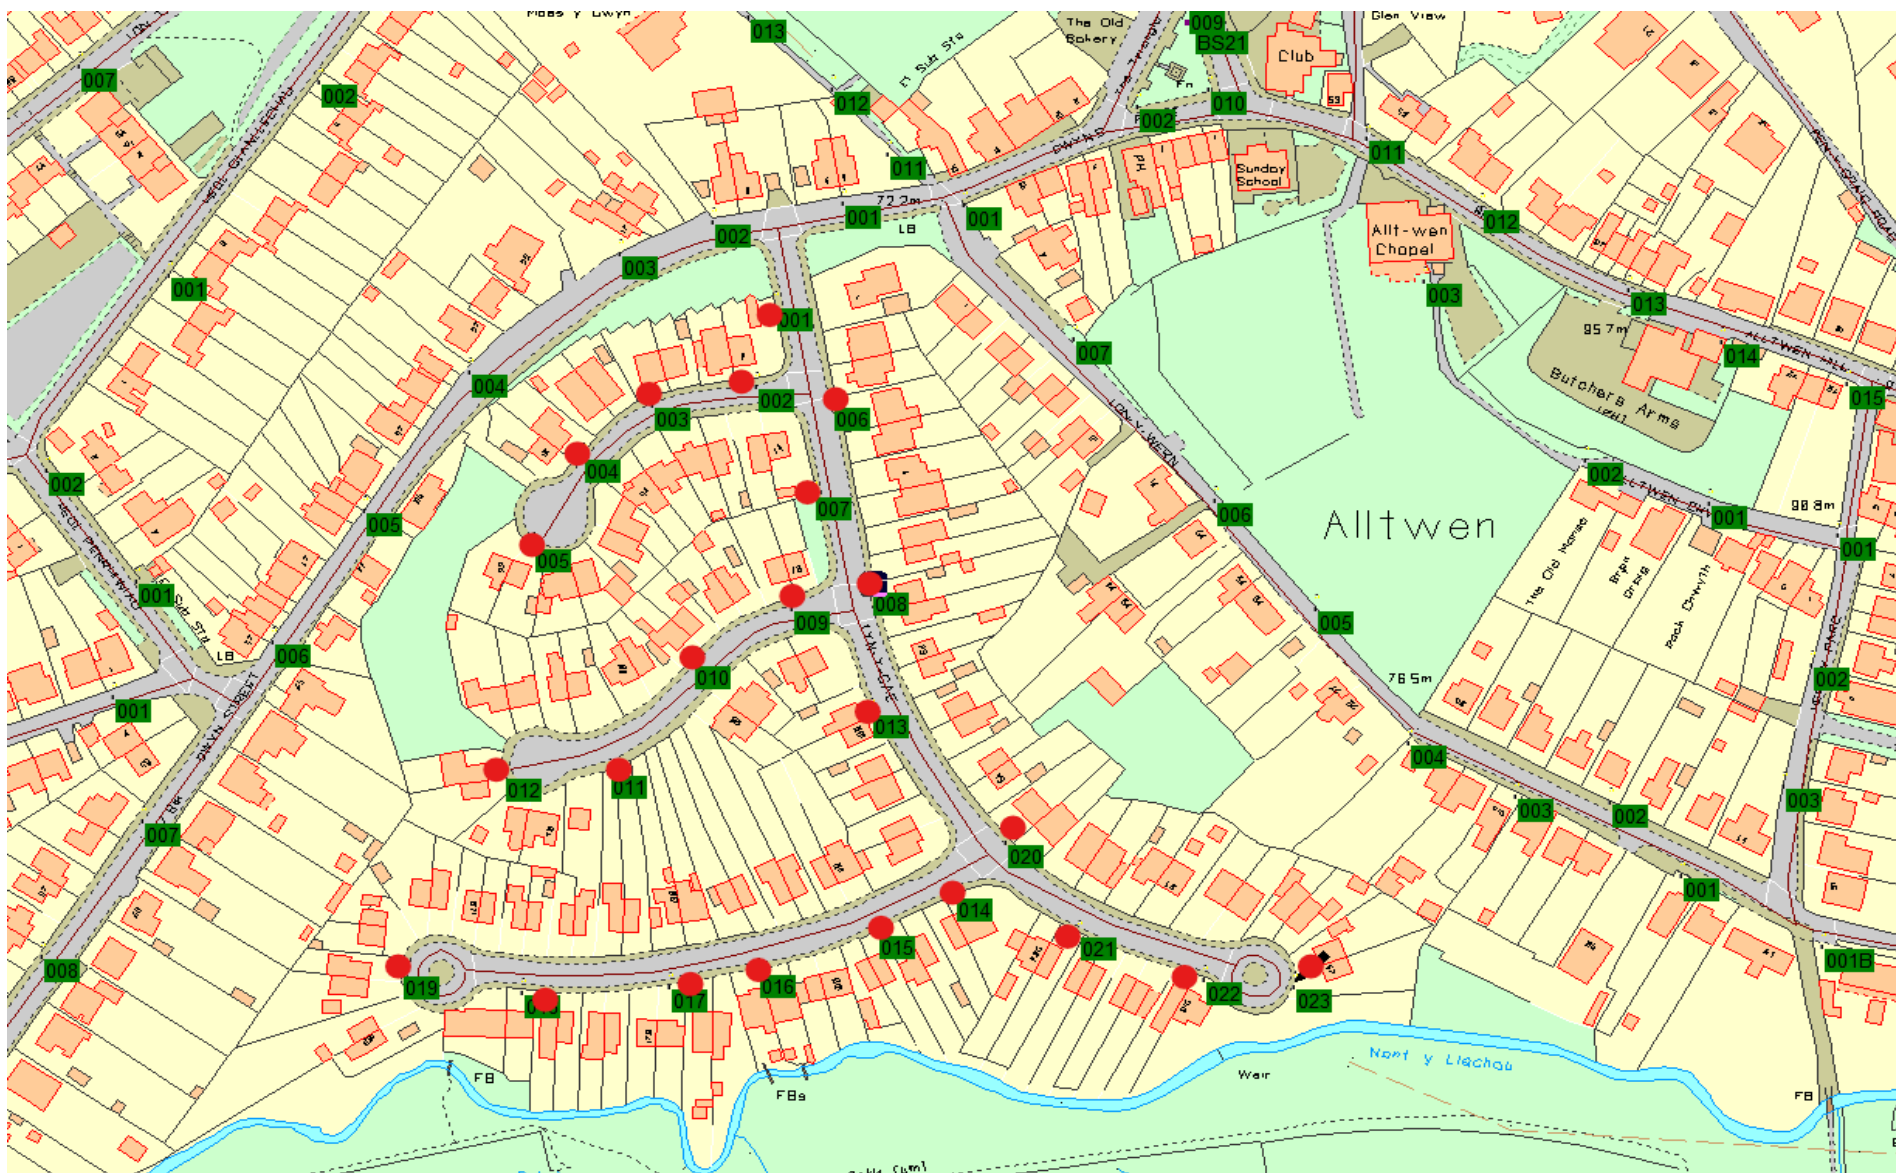

Location 1

1-15 Marine Drive	Sandfields	19W Isaro	6m
1-10 Chrome Avenue	Sandfields	19W isaro	6m
1-6 Sepia Close	Sandfields	19W Isaro	6m
7 Sepia close	Sandfields	19W Isaro	8m

Location 2

1-22 Gwaun Afan Cwmavon 19W Isaro NOT including 'A' numbers

Location 3
1-12 Darren Park Skewen 55W PLL

Location 4
1-23 Tyn Y Cae Alltwen 55w PLL

Location 5

1-4, 7-12, 16-20, 23-29 Wildbrook Taibach 19W Isaro

Location 6

1-11 Clos Y Wern

Margam 27W TRT

Location 7

1-8 Ffordd Danygraig	Godrer Graig	19w Isaro
1-4 Llys Rhaeadr	Godrer Graig	19w Isaro
1-3 Llys Yr Afon	Godrer Graig	19w Isaro
1-6 Ffordd Y Glowyr	Godrer Graig	19w Isaro