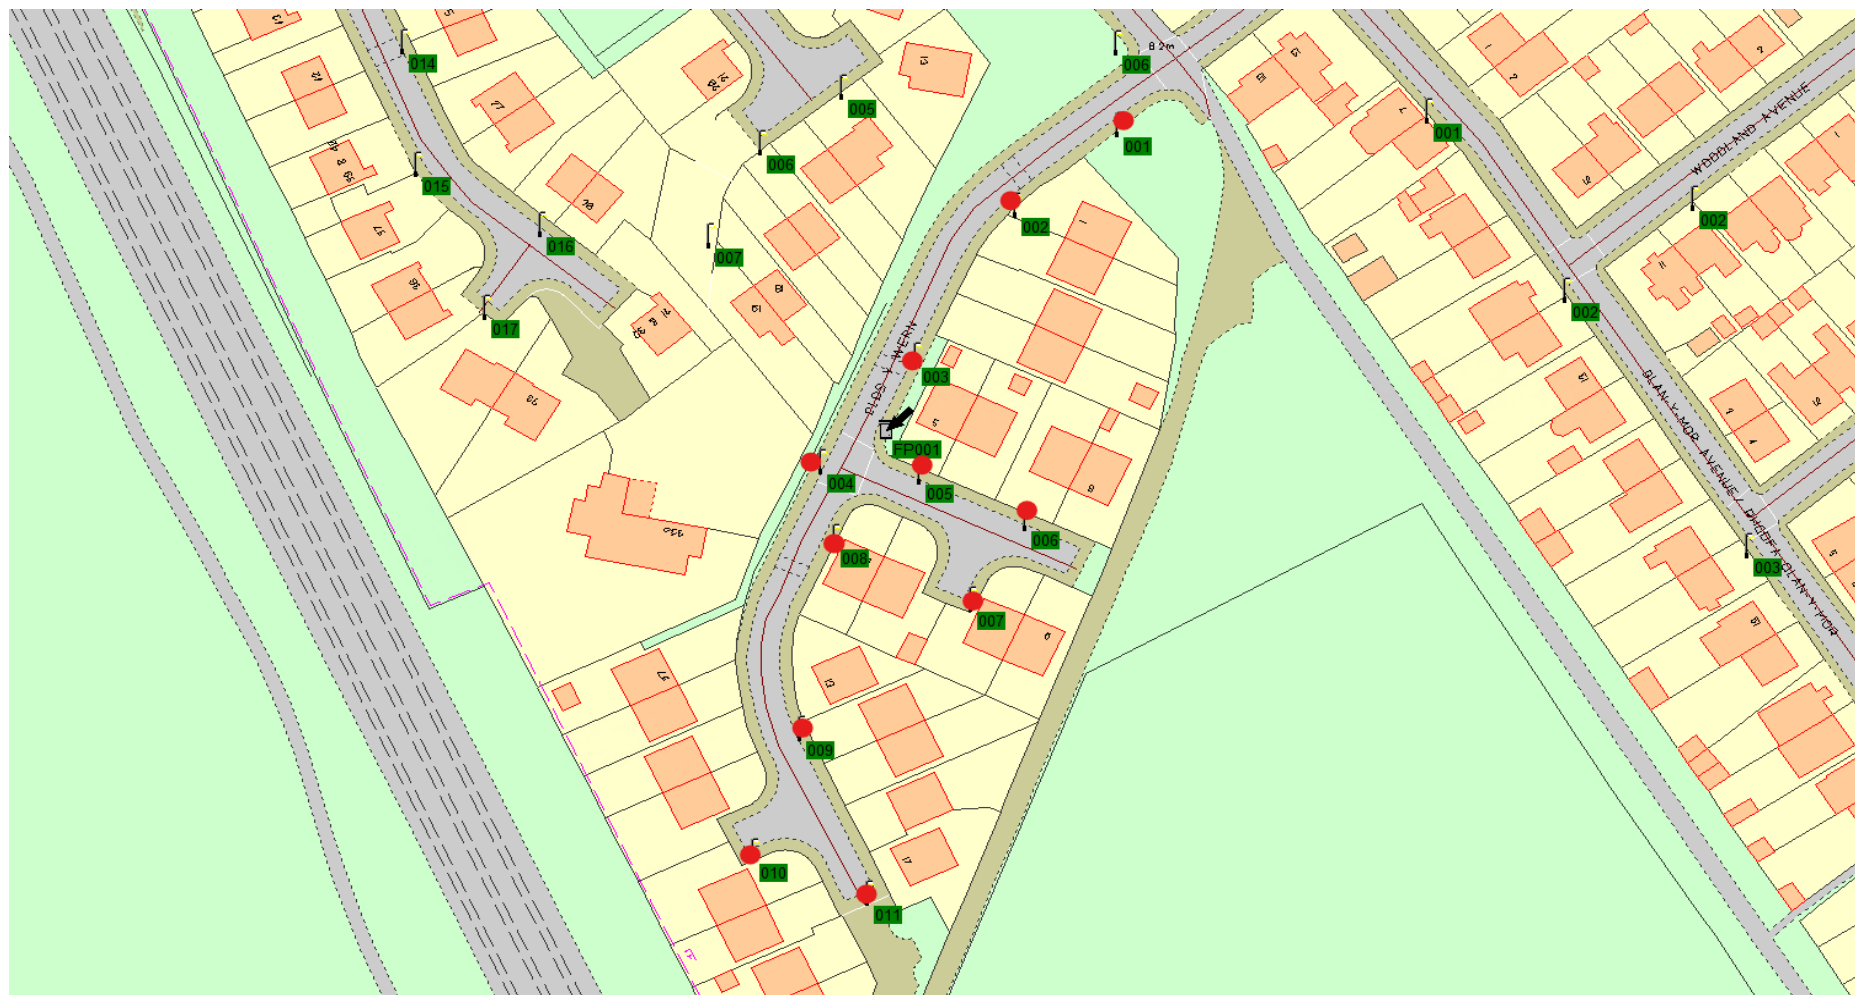

Location 1

1-15 Marine Drive	Sandfields	19W Isaro	6m
1-10 Chrome Avenue	Sandfields	19W isaro	6m
1-6 Sepia Close	Sandfields	19W Isaro	6m
7 Sepia close	Sandfields	19W Isaro	8m

Location 2

1-22 Gwaun Afan Cwmavon 19W Isaro NOT including 'A' numbers

Location 3
1-12 Darren Park Skewen 55W PLL

Location 4
1-23 Tyn Y Cae Alltwen 55w PLL

Location 5

1-4, 7-12, 16-20, 23-29 Wildbrook Taibach 19W Isaro

Location 6

1-11 Clos Y Wern

Margam 27W TRT

Location 7

1-8 Ffordd Danygraig	Godrer Graig	19w Isaro
1-4 Llys Rhaeadr	Godrer Graig	19w Isaro
1-3 Llys Yr Afon	Godrer Graig	19w Isaro
1-6 Ffordd Y Glowyr	Godrer Graig	19w Isaro