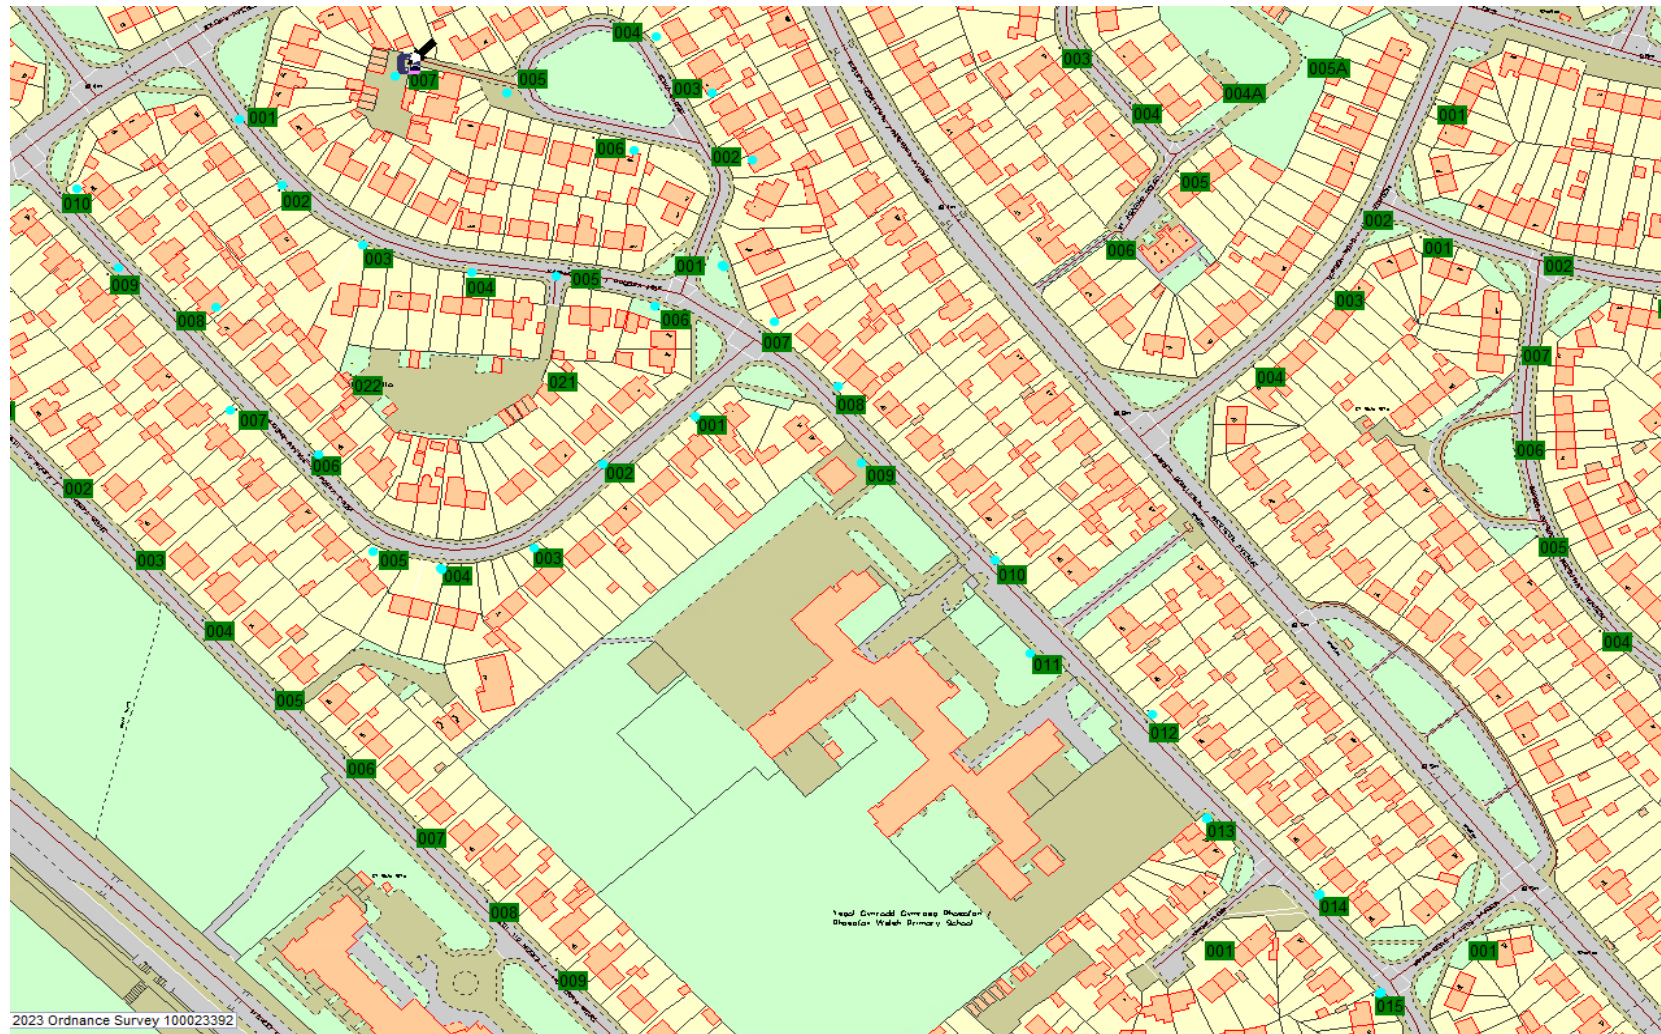

Location 1

1-15 Marine Drive	Sandfields	19W Isaro	6m
1-10 Chrome Avenue	Sandfields	19W isaro	6m
1-6 Sepia Close	Sandfields	19W Isaro	6m
7 Sepia close	Sandfields	19W Isaro	8m

Location 2

1-22 Gwaun Afan Cwmavon 19W Isaro NOT including 'A' numbers

Location 3
1-12 Darren Park Skewen 55W PLL

Location 4
1-23 Tyn Y Cae Alltwen 55w PLL

Location 5

1-4, 7-12, 16-20, 23-29 Wildbrook Taibach 19W Isaro

Location 6

1-11 Clos Y Wern

Margam 27W TRT

Location 7

1-8 Ffordd Danygraig	Godrer Graig	19w Isaro
1-4 Llys Rhaeadr	Godrer Graig	19w Isaro
1-3 Llys Yr Afon	Godrer Graig	19w Isaro
1-6 Ffordd Y Glowyr	Godrer Graig	19w Isaro