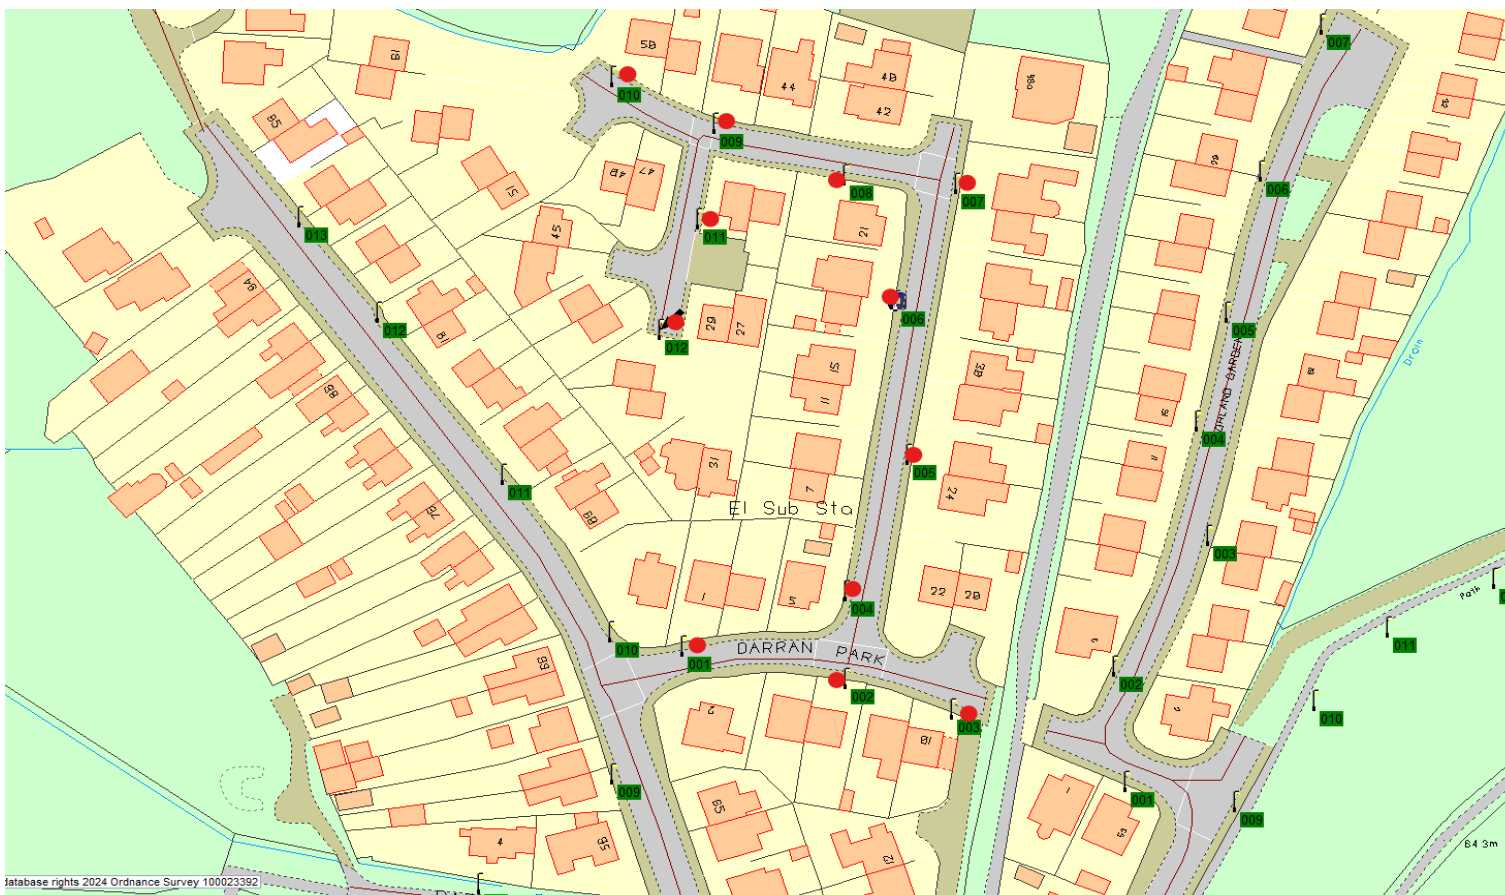

Location 1

1-15 Marine Drive	Sandfields	19W Isaro	6m
1-10 Chrome Avenue	Sandfields	19W isaro	6m
1-6 Sepia Close	Sandfields	19W Isaro	6m
7 Sepia close	Sandfields	19W Isaro	8m

Location 2

1-22 Gwaun Afan Cwmavon 19W Isaro NOT including 'A' numbers

Location 3
1-12 Darren Park Skewen 55W PLL

Location 4
1-23 Tyn Y Cae Alltwen 55w PLL

Location 5

1-4, 7-12, 16-20, 23-29 Wildbrook Taibach 19W Isaro

Location 6

1-11 Clos Y Wern

Margam 27W TRT

Location 7

1-8 Ffordd Danygraig	Godrer Graig	19w Isaro
1-4 Llys Rhaeadr	Godrer Graig	19w Isaro
1-3 Llys Yr Afon	Godrer Graig	19w Isaro
1-6 Ffordd Y Glowyr	Godrer Graig	19w Isaro