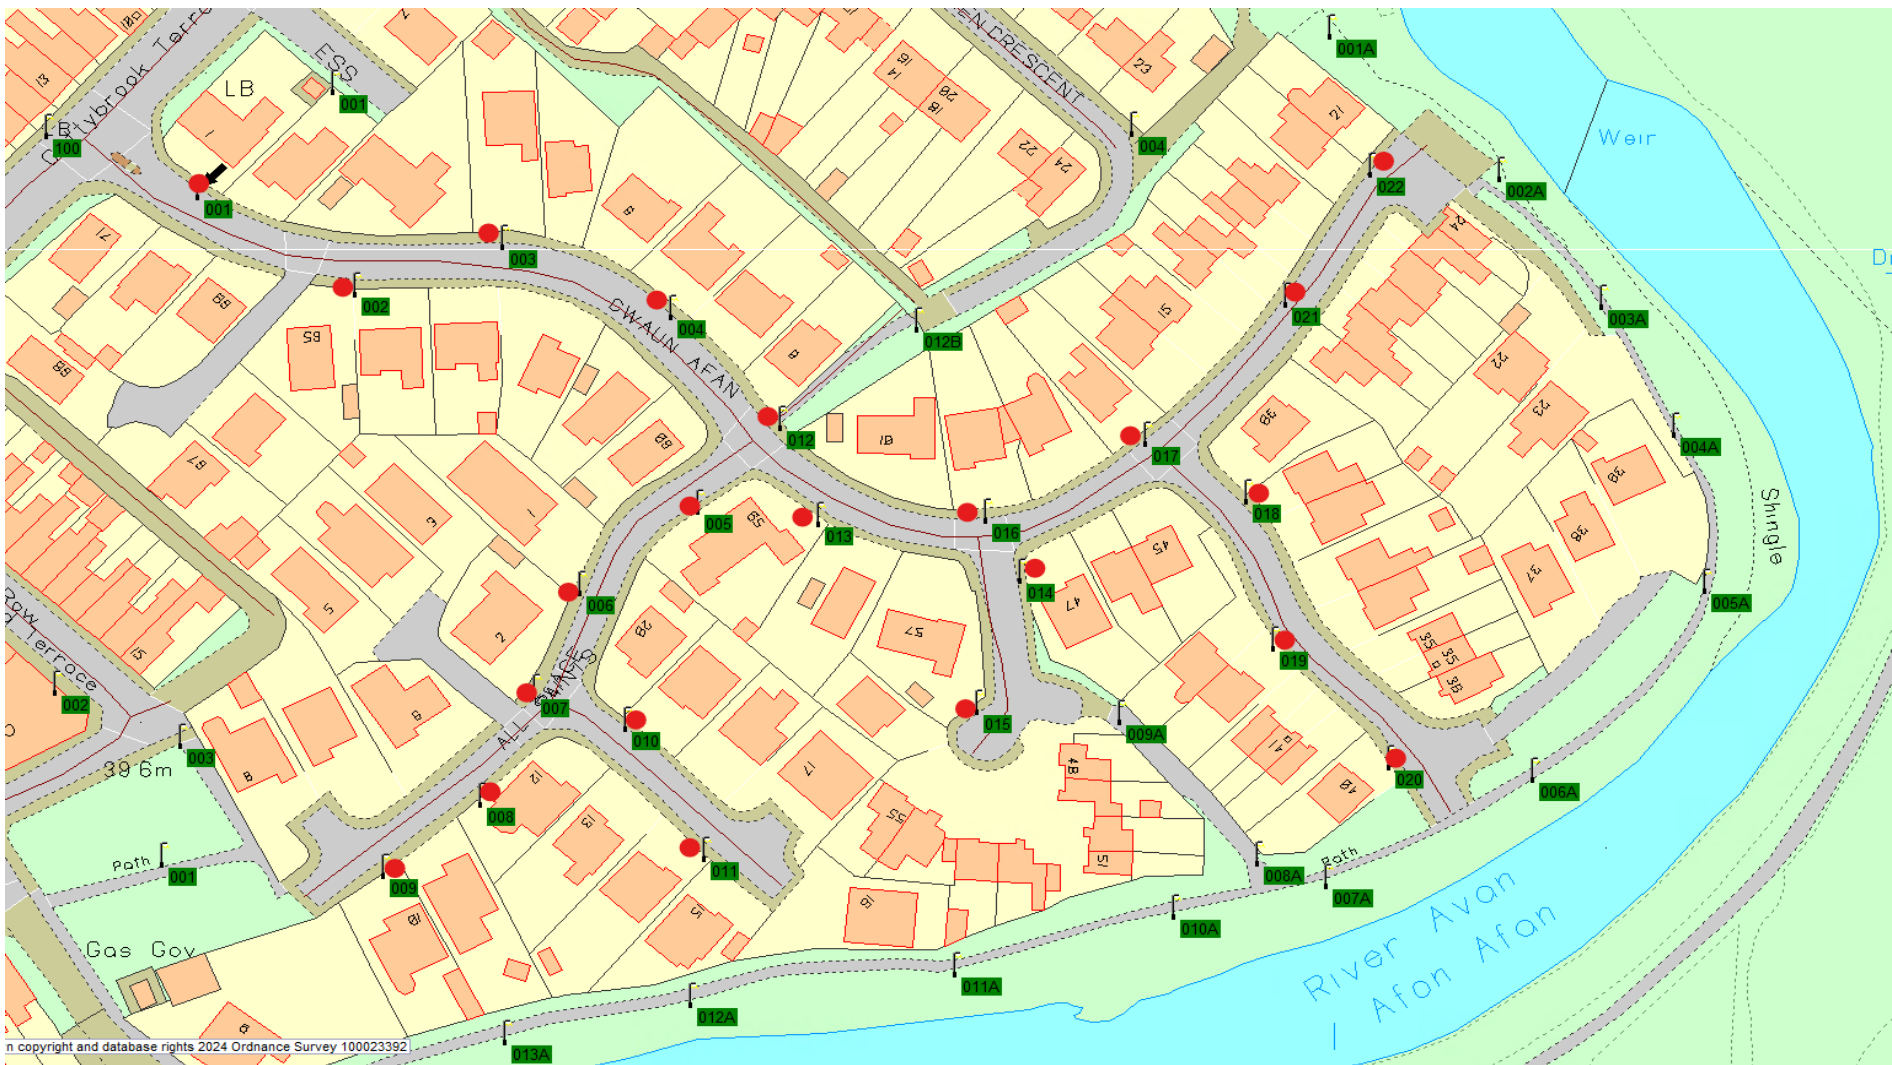

Location 1

1-15 Marine Drive	Sandfields	19W Isaro	6m
1-10 Chrome Avenue	Sandfields	19W isaro	6m
1-6 Sepia Close	Sandfields	19W Isaro	6m
7 Sepia close	Sandfields	19W Isaro	8m

Location 2

1-22 Gwaun Afan Cwmavon 19W Isaro NOT including 'A' numbers

Location 3
1-12 Darren Park Skewen 55W PLL

Location 4
1-23 Tyn Y Cae Alltwen 55w PLL

Location 5

1-4, 7-12, 16-20, 23-29 Wildbrook Taibach 19W Isaro

Location 6

1-11 Clos Y Wern

Margam 27W TRT

Location 7

1-8 Ffordd Danygraig	Godrer Graig	19w Isaro
1-4 Llys Rhaeadr	Godrer Graig	19w Isaro
1-3 Llys Yr Afon	Godrer Graig	19w Isaro
1-6 Ffordd Y Glowyr	Godrer Graig	19w Isaro