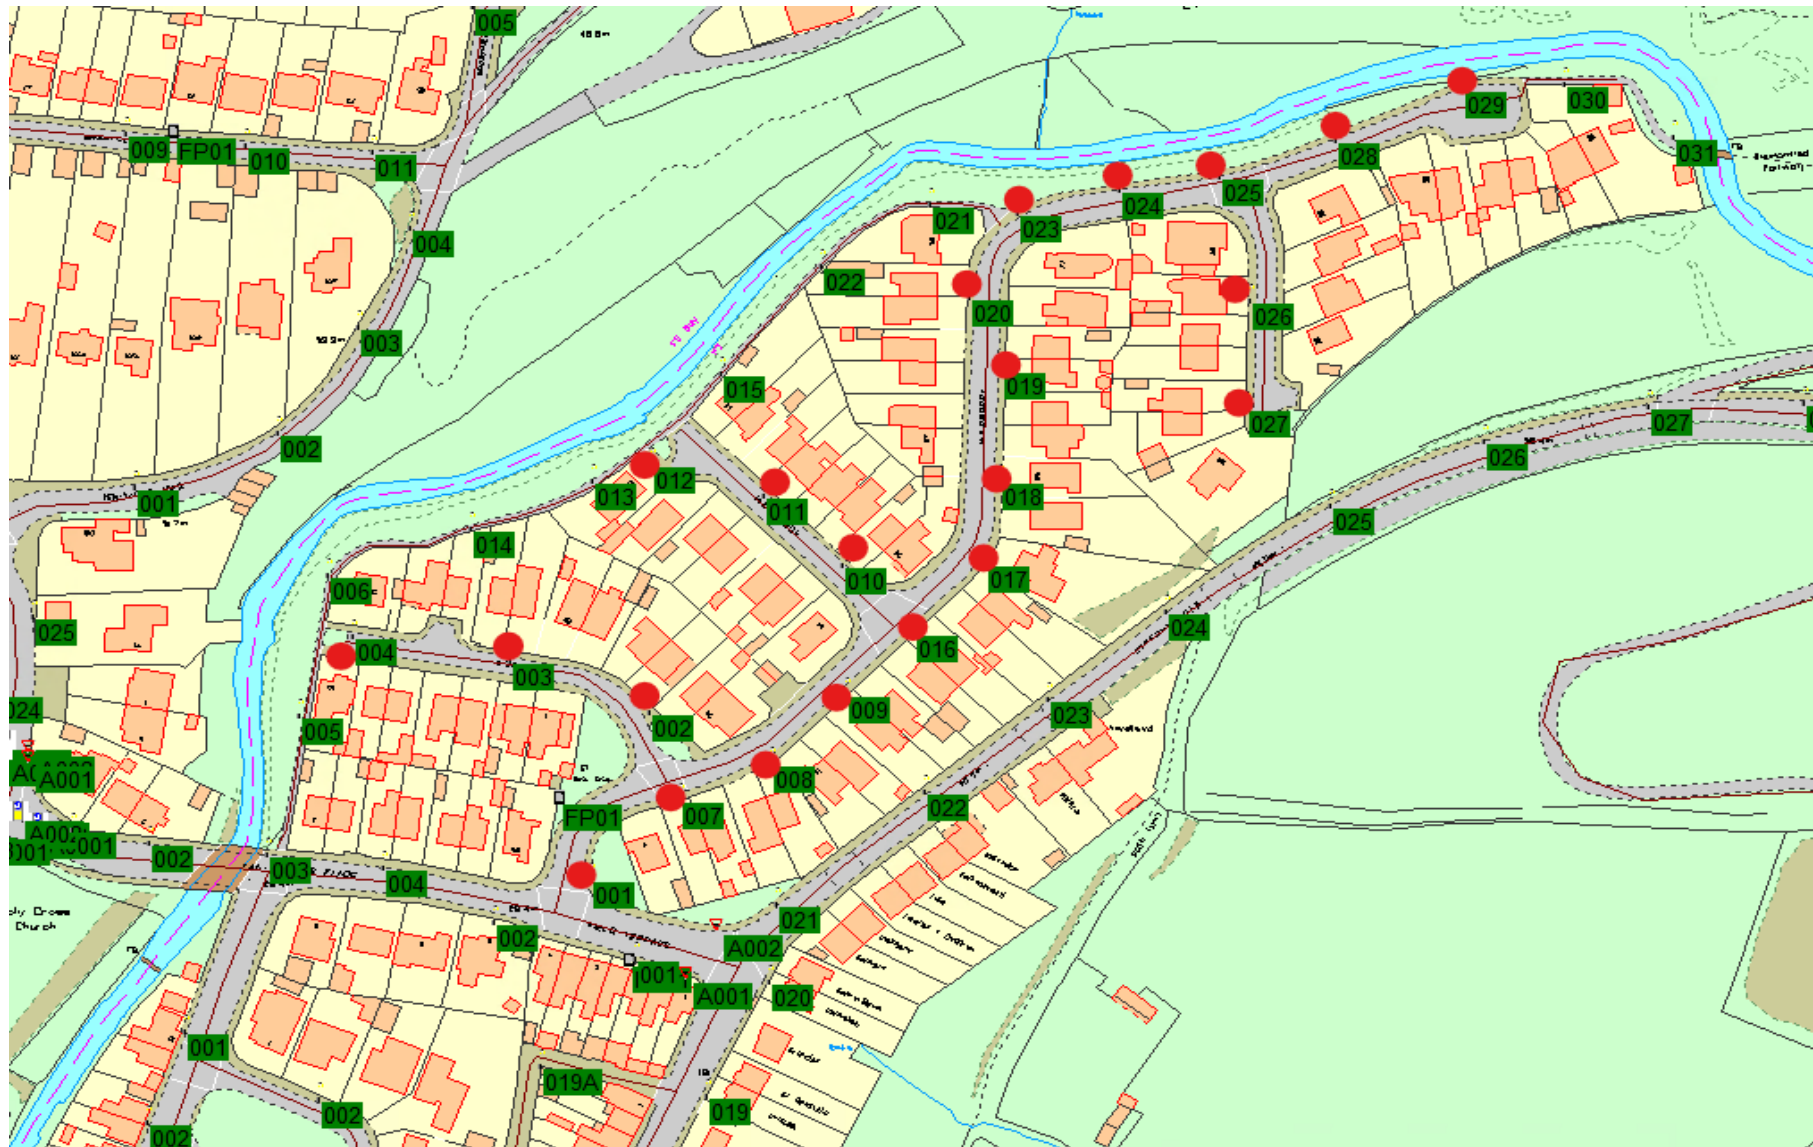

Location 1

1-15 Marine Drive	Sandfields	19W Isaro	6m
1-10 Chrome Avenue	Sandfields	19W isaro	6m
1-6 Sepia Close	Sandfields	19W Isaro	6m
7 Sepia close	Sandfields	19W Isaro	8m

Location 2

1-22 Gwaun Afan Cwmavon 19W Isaro NOT including 'A' numbers

Location 3
1-12 Darren Park Skewen 55W PLL

Location 4
1-23 Tyn Y Cae Alltwen 55w PLL

Location 5

1-4, 7-12, 16-20, 23-29 Wildbrook Taibach 19W Isaro

Location 6

1-11 Clos Y Wern

Margam 27W TRT

Location 7

1-8 Ffordd Danygraig	Godrer Graig	19w Isaro
1-4 Llys Rhaeadr	Godrer Graig	19w Isaro
1-3 Llys Yr Afon	Godrer Graig	19w Isaro
1-6 Ffordd Y Glowyr	Godrer Graig	19w Isaro